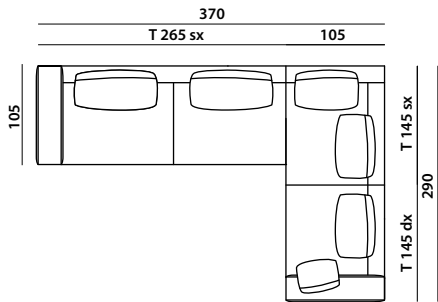

DIMENSION

Sofa

Chaise Longue Left/Right 105

Chaise Longue Left/Right 135

End Unit Left/Right

Central Element

Pouf

DIMENSION

Penisular Left/Right

Back Cushion

Armrest Cushions

Armrest

Small table

MADISON

SOFA

ALCHYMIA