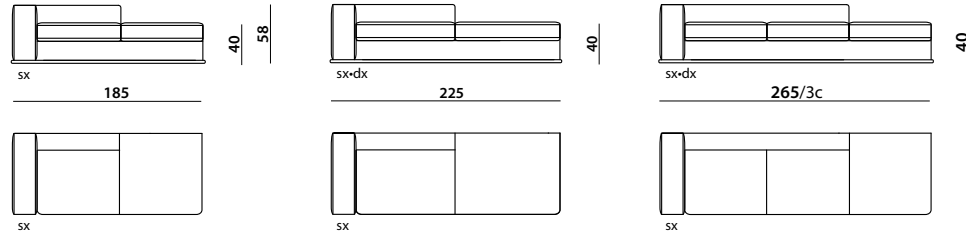

DIMENSION

Penisular Left/Right