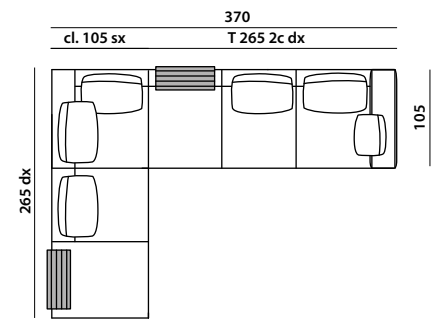

DIMENSION

Sofa

Chaise Longue Left/Right 105

Chaise Longue Left/Right 135

End Unit Left/Right

Central Element

Pouf

DIMENSION

Penisular Left/Right

Back Cushion

Armrest Cushions

Armrest

Small table

MADISON

SOFA

ALCHYMIA