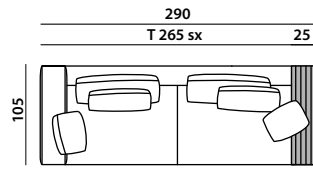

DIMENSION

Sofa

Chaise Longue Left/Right 105

Chaise Longue Left/Right 135

End Unit Left/Right

Central Element

Pouf

DIMENSION

Penisular Left/Right

Back Cushion

Armrest Cushions

Armrest

Small table

MADISON

SOFA

ALCHYMIA