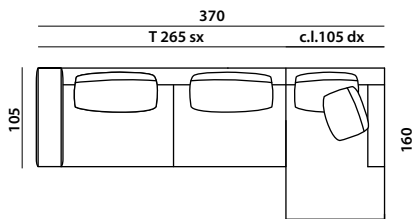

DIMENSION

Sofa

Chaise Longue Left/Right 105

Chaise Longue Left/Right 135

End Unit Left/Right

Central Element

Pouf

DIMENSION

Penisular Left/Right

Back Cushion

Armrest Cushions

Armrest

Small table

MADISON

SOFA

ALCHYMIA