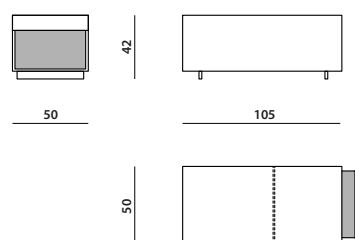

DIMENSION

Sofa

Chaise Longue Left/Right 105

Chaise Longue Left/Right 135

End Unit Left/Right

Central Element

Pouf

DIMENSION

Penisular Left/Right

Back Cushion

Armrest Cushions

Armrest

Small table

MADISON

SOFA

ALCHYMIA