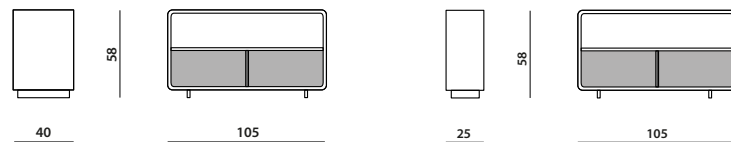

DIMENSION

Sofa

Chaise Longue Left/Right 105

Chaise Longue Left/Right 135

End Unit Left/Right

Central Element

Pouf

DIMENSION

Penisular Left/Right

Back Cushion

Armrest Cushions

Armrest

Small table

MADISON

SOFA

ALCHYMIA