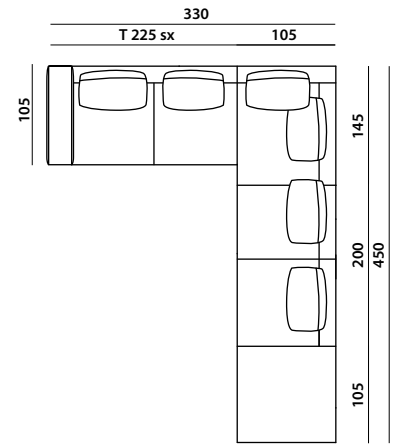

DIMENSION

Sofa

Chaise Longue Left/Right 105

Chaise Longue Left/Right 135

End Unit Left/Right

Central Element

Pouf

DIMENSION

Penisular Left/Right

Back Cushion

Armrest Cushions

Armrest

Small table

MADISON

SOFA

ALCHYMIA