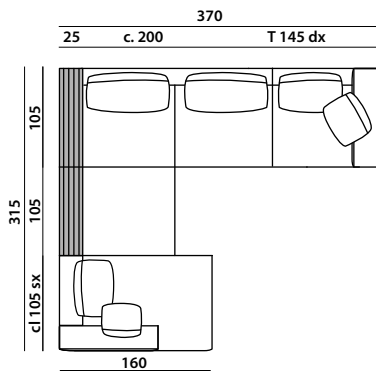

DIMENSION

Sofa

Chaise Longue Left/Right 105

Chaise Longue Left/Right 135

End Unit Left/Right

Central Element

Pouf

DIMENSION

Penisular Left/Right

Back Cushion

Armrest Cushions

Armrest

Small table

MADISON

SOFA

ALCHYMIA